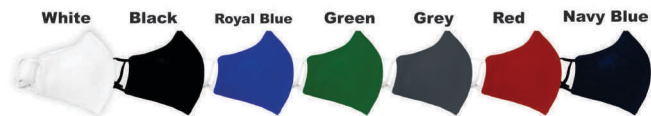

MASK Minimum 50 pcs $3.50 C