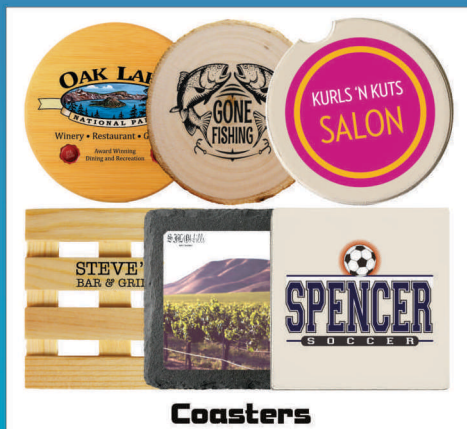

Party Cups

Coasters