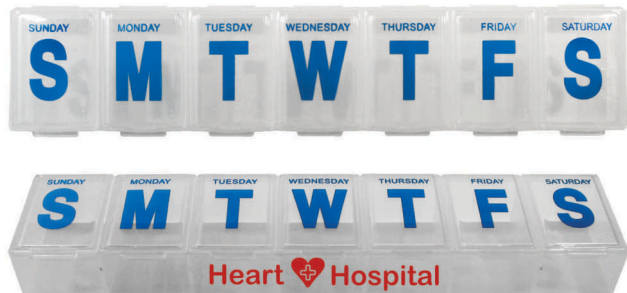

SHIELD Minimum 100 pcs \$5.99 C

Flip Face Shield

- Face remains clear and visible
- Designed for long-lasting comfort and ease of breathing
- Maintains clean appearance
- Easily sanitized on shift or between shifts
- Option to add a full color printed logo at the top
- Can be worn up when not in use

FLIP SHIELD Minimum 100 pcs \$7.50 C

Pricing Includes One-Color / One-location Imprint.

Jumbo 7 Day Pill Case

PC-J Minimum 150 pcs \$1.50 C

AM/PM Pill Case

PC-ND Minimum 150 pcs \$1.40 C

7 Day Pill Case

PC-7DL Minimum 150 pcs \$0.85 C