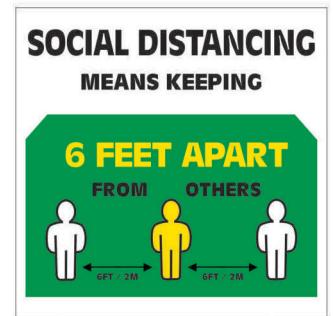

SN12 Minimum 10 pcs \$8.00 C

18" x 24" Signs

All signs can be printed vertically or horizontally, specify V or H on your PO.

SN18 Minimum 10 pcs \$10.00 C

24" x 24" Signs

SN24 Minimum 10 pcs \$14.00 C

Pricing Includes One-Color / One-location Imprint.